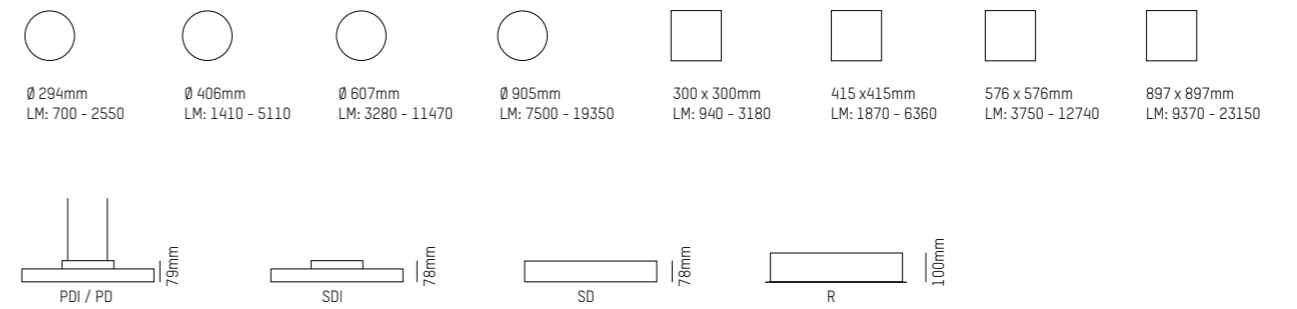

Configure BIDO

PROJECT  
SALZKAMMERGUT LODGE EBENSEE

Versions

Form & Size

Core Colours

Creative Colours

Cover

Light beam